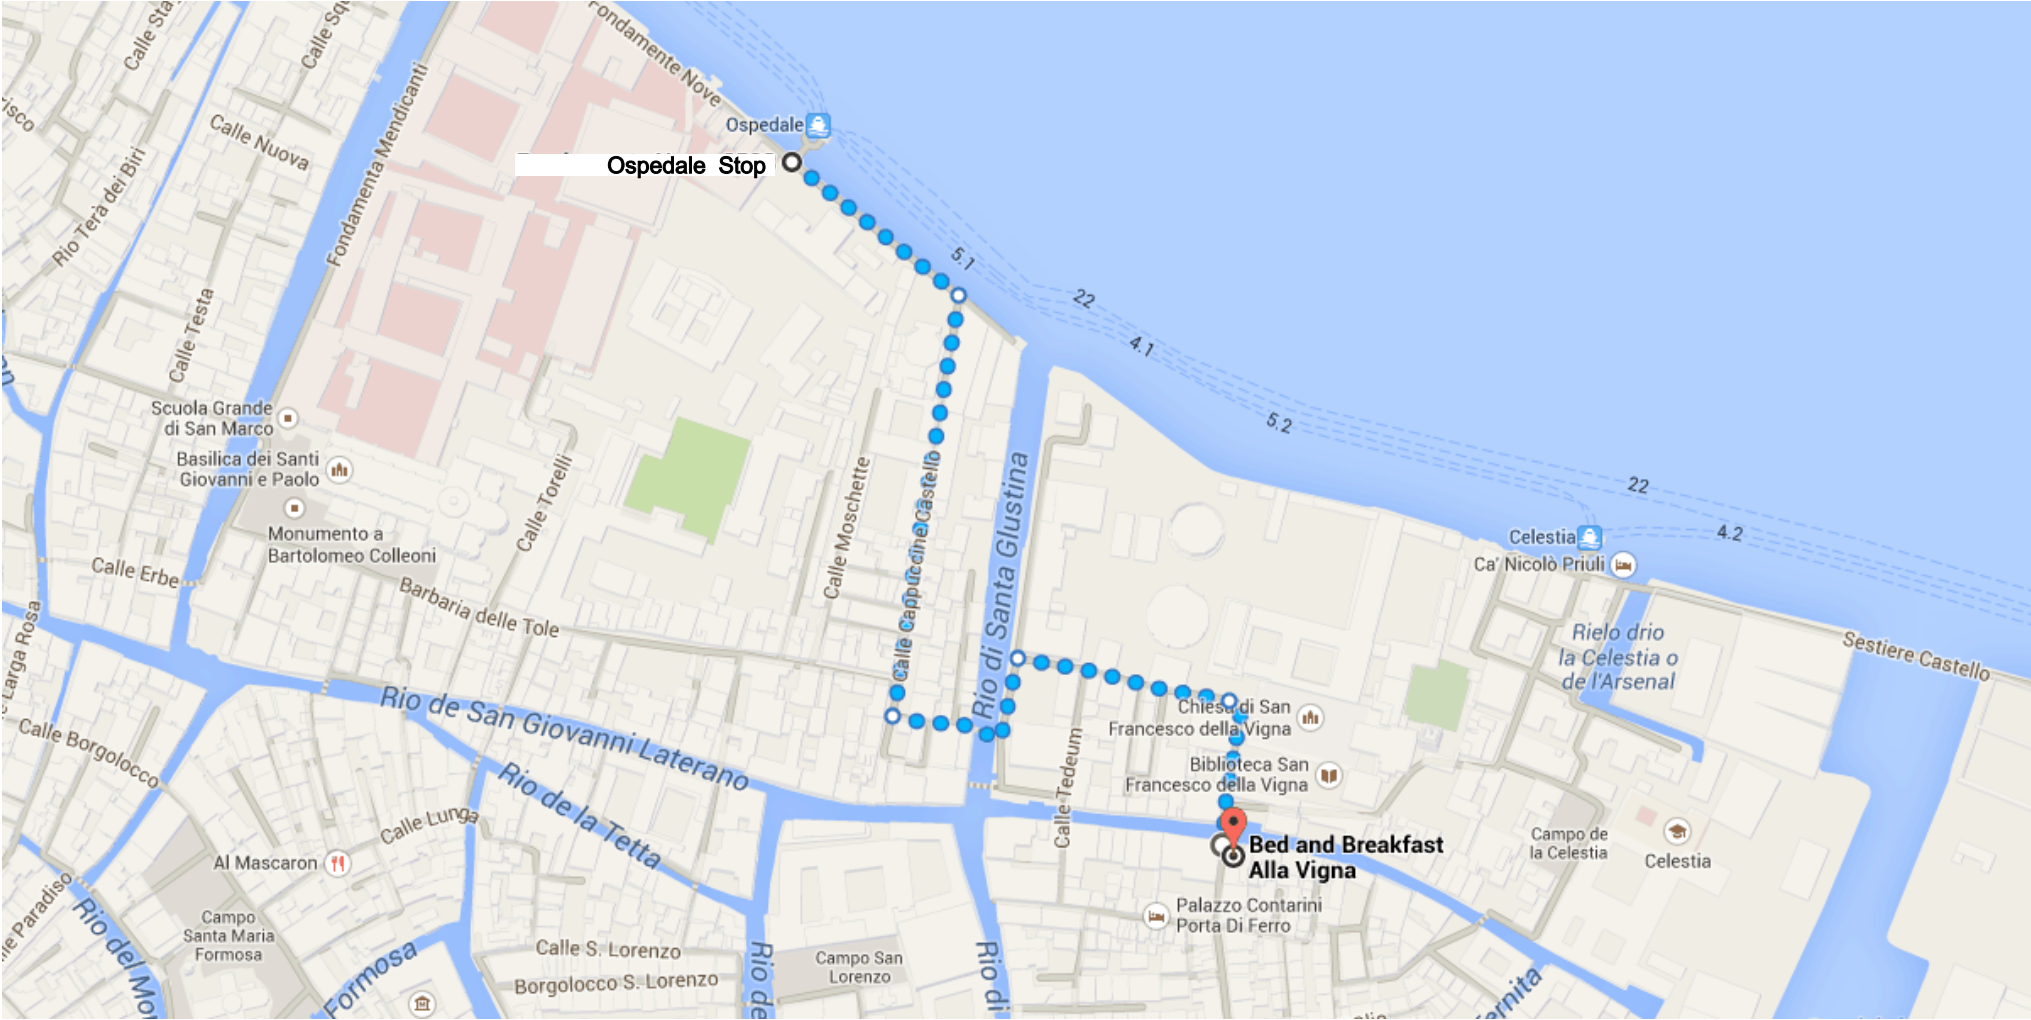

Direction from Ospedale stop to Bed and Breakfast Alla Vigna

Ospedale stop

-  1. Head **southeast** on **Fondamente Nove** toward **Calle Cappuccine Castello**
110 m
-  2. Turn **right** onto **Calle Cappuccine Castello**
210 m
-  3. Turn **left** onto **Calle ZON**
 Take the stairs and turn left on to Fondamenta Santa Giustina
97 m
-  4. Turn **right** onto **Calle San Francesco**
110 m
-  5. **Calle San Francesco della Vigna** turns **right** and becomes **Ramo Al Ponte San Francesco**
 Take the stairs
 Destination will be on the left
81 m

📍 Bed and Breakfast Alla Vigna

Castello, 2950, 30122 Venezia